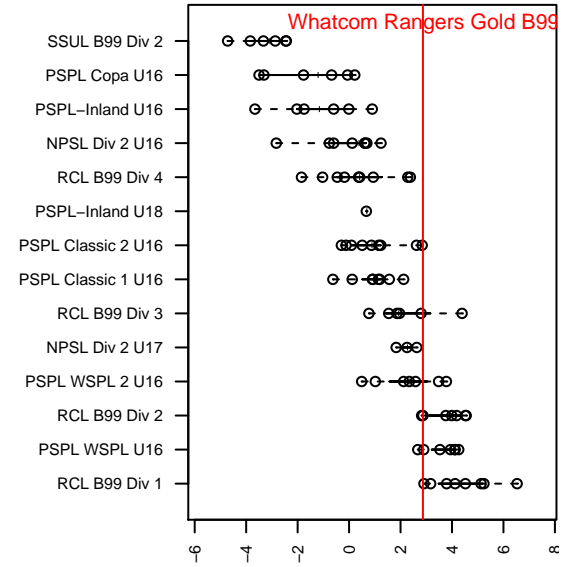

Whatcom Rangers Gold B99

Whatcom FC Rangers
 Bellingham, WA
 B99 total strength=1536
 attack=14.09 defense=11.66
 fall league = RCL B99 Div 2
 notes= Quinn 2013; Colvin 2015

alt names used:
 72 Whatcom FC Rangers 99/00 Colvin
 WHATCOM FC RANGERS 99/00 COLVIN (WA)
 Whatcom FC Ra – BU99 Gold
 WHATCOM FC RANGERS 99/00 COLVIN (WA)
 Whatcom FC Ra – BU99 Gold

Venues played:
 2015 Skagit Firecracker U16–19
 2015 Baker Blast Premier U16
 2015 Nike Crossfire Challenge Gold Group U16
 2015 REDAPT Cup Gold U16
 2015 RCL B99 Div 2
 2015 WYS Championship B99

Whatcom Rangers Gold B99
 Dots are actual minus expected GF (blue circles) and GA (red triangles).
 Blue line is smoothed change in attack strength. Red is smoothed change in defense strength.

**attack and defense variance (black dot)
relative to other teams
and top 10 in region**

**attack and defense rating
relative to others at age
and all opponents in last 13 months**

Performance relative to 13 month average