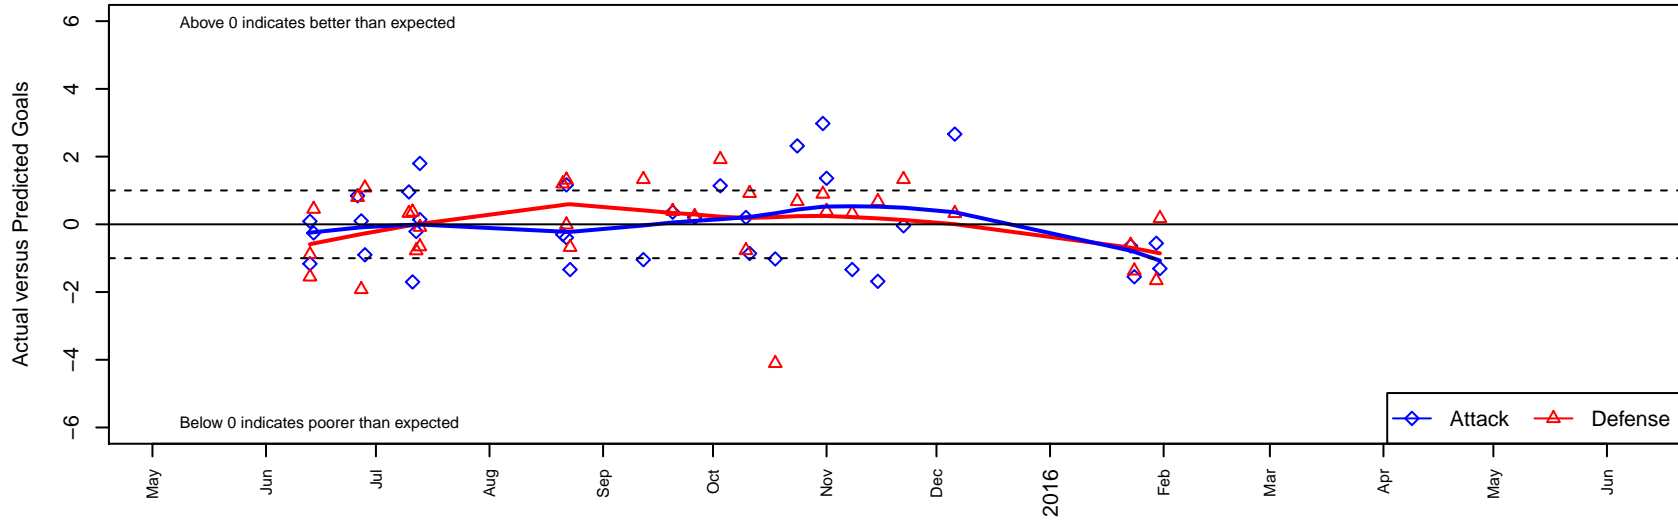

Whatcom Rangers Gold B99

Whatcom FC Rangers
 Bellingham, WA
 B99 total strength=1536
 attack=14.09 defense=11.66
 fall league = RCL B99 Div 2
 notes= Quinn 2013; Colvin 2015

alt names used:
 72 Whatcom FC Rangers 99/00 Colvin
 WHATCOM FC RANGERS 99/00 COLVIN (WA)
 Whatcom FC Ra – BU99 Gold
 WHATCOM FC RANGERS 99/00 COLVIN (WA)
 Whatcom FC Ra – BU99 Gold

Venues played:
 2015 Skagit Firecracker U16–19
 2015 Baker Blast Premier U16
 2015 Nike Crossfire Challenge Gold Group U16
 2015 REDAPT Cup Gold U16
 2015 RCL B99 Div 2
 2015 WYS Championship B99

Whatcom Rangers Gold B99
 Dots are actual minus expected GF (blue circles) and GA (red triangles).
 Blue line is smoothed change in attack strength. Red is smoothed change in defense strength.

**attack and defense variance (black dot)
relative to other teams
and top 10 in region**

**attack and defense rating
relative to others at age
and all opponents in last 13 months**

Performance relative to 13 month average